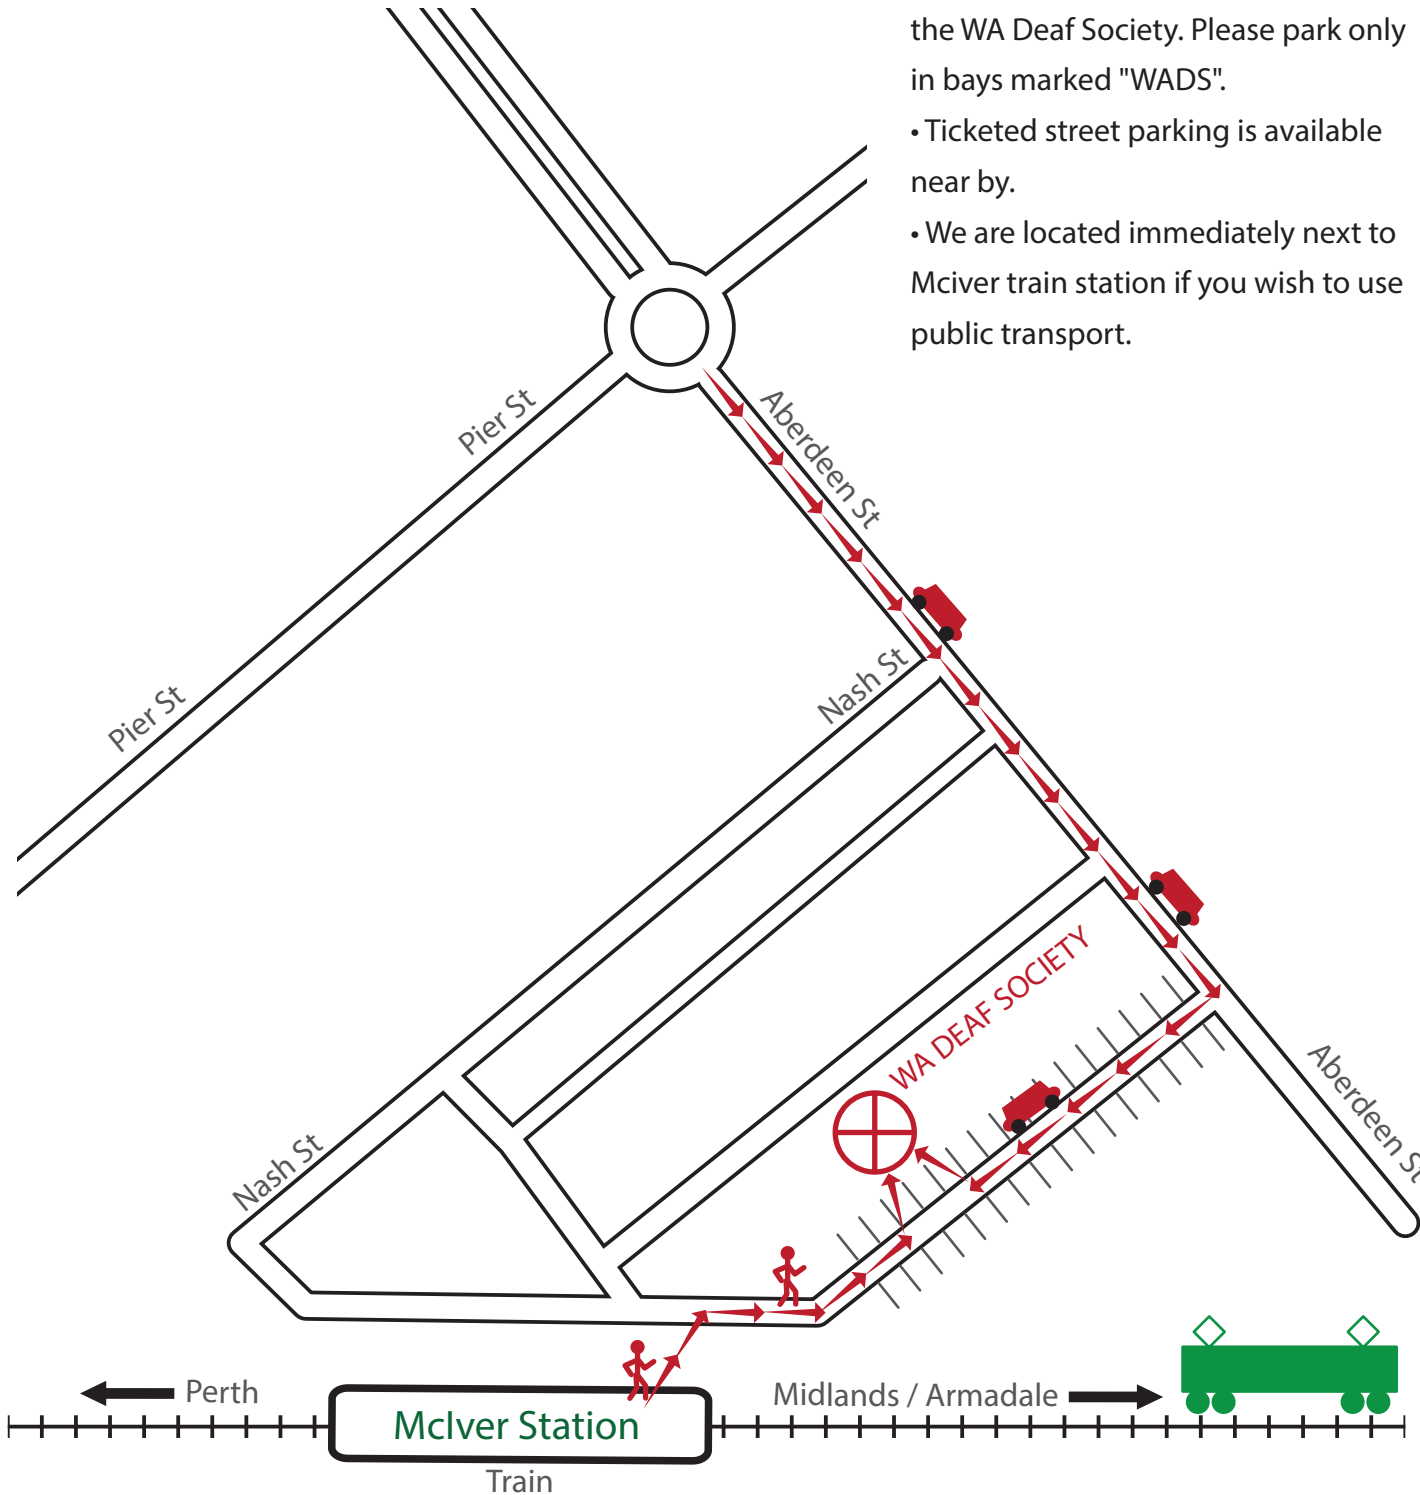

- Limited free parking is available at the WA Deaf Society. Please park only in bays marked "WADS".
- Ticketed street parking is available near by.
- We are located immediately next to McIver train station if you wish to use public transport.